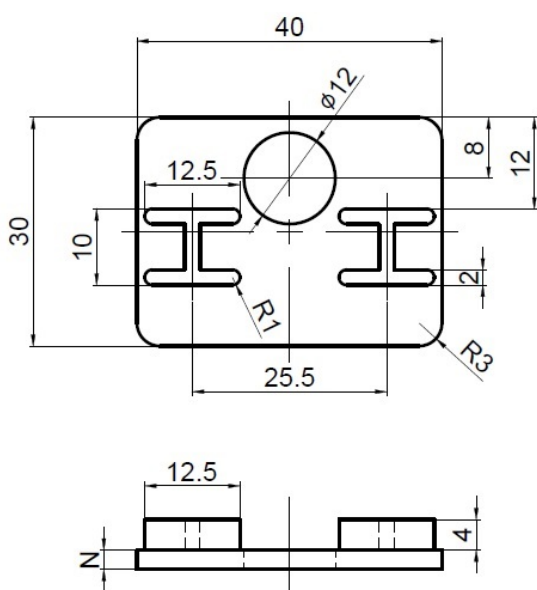

PRODUCT SHEET

Description:

Cushion "J" F/SS Clamp "Square BT", Glass 17,52mm (1,80mm), Black EPDM, For 22.10.726

Item number:

22.10.707-0

Units	Box	Carton	HS Code	Barcode
Pcs.	8	2000	4016930090	
				5704866510790

AR. 6017.16	16	2.5mm
AR. 6017.17	16.76	2.1mm
AR. 6017.18	17.52	1.8mm

SISO A/S

Mileparken 11
DK-2740 Skovlunde
Denmark
VAT: DK 24786013

Phone +45 45 830 900

www.siso.dk
siso@siso.dk

Danske Bank
Nytorv Branch
Copenhagen
SWIFT: DABADKKK