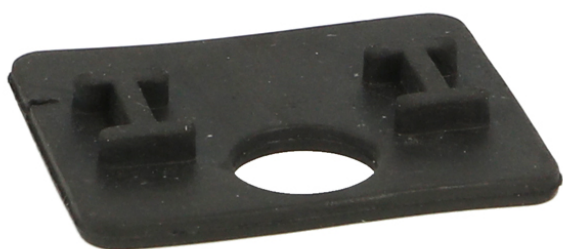

PRODUCT SHEET

Description:

Cushion "J" F/SS Clamp "Square BT", Glass 17,52mm (1,80mm), Black EPDM, For 22.10.726

Item number:

22.10.707-0

Units	Box	Carton	HS Code	Barcode
Pcs.	8	2000	4016930090	
				5704866510790

AR. 6017.16	16	2.5mm
AR. 6017.17	16.76	2.1mm
AR. 6017.18	17.52	1.8mm

SISO A/S

Mileparken 11
DK-2740 Skovlunde
Denmark
VAT: DK 24786013

Phone +45 45 830 900

www.siso.dk
siso@siso.dk

Danske Bank
Nytorv Branch
Copenhagen
SWIFT: DABADKKK